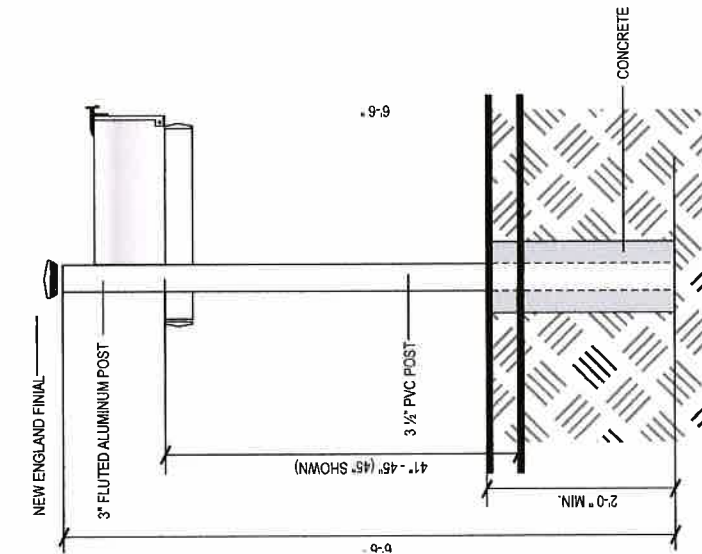

CLASSIC COLLECTION

MANOR COLLECTION

ESTATE COLLECTION

ROYAL COLLECTION

2815

ALL COMPONENTS
POWDER COAT
MINERAL BLACK

REFLECTIVE / GOLD VINYL LETTERS
3M 5100-64
FONT: CG CALIFORNIA BOLD