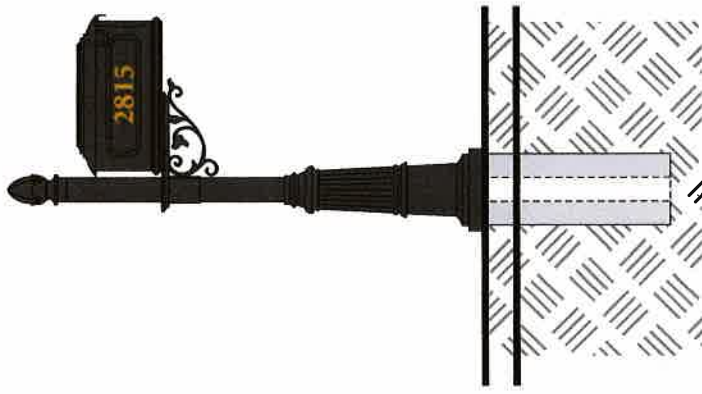

CLASSIC COLLECTION

MANOR COLLECTION

ESTATE COLLECTION

ROYAL COLLECTION

2815

ALL COMPONENTS
POWDER COAT
MINERAL BLACK

REFLECTIVE / GOLD VINYL LETTERS
3M 5100-64
FONT: CG CALIFORNIA BOLD