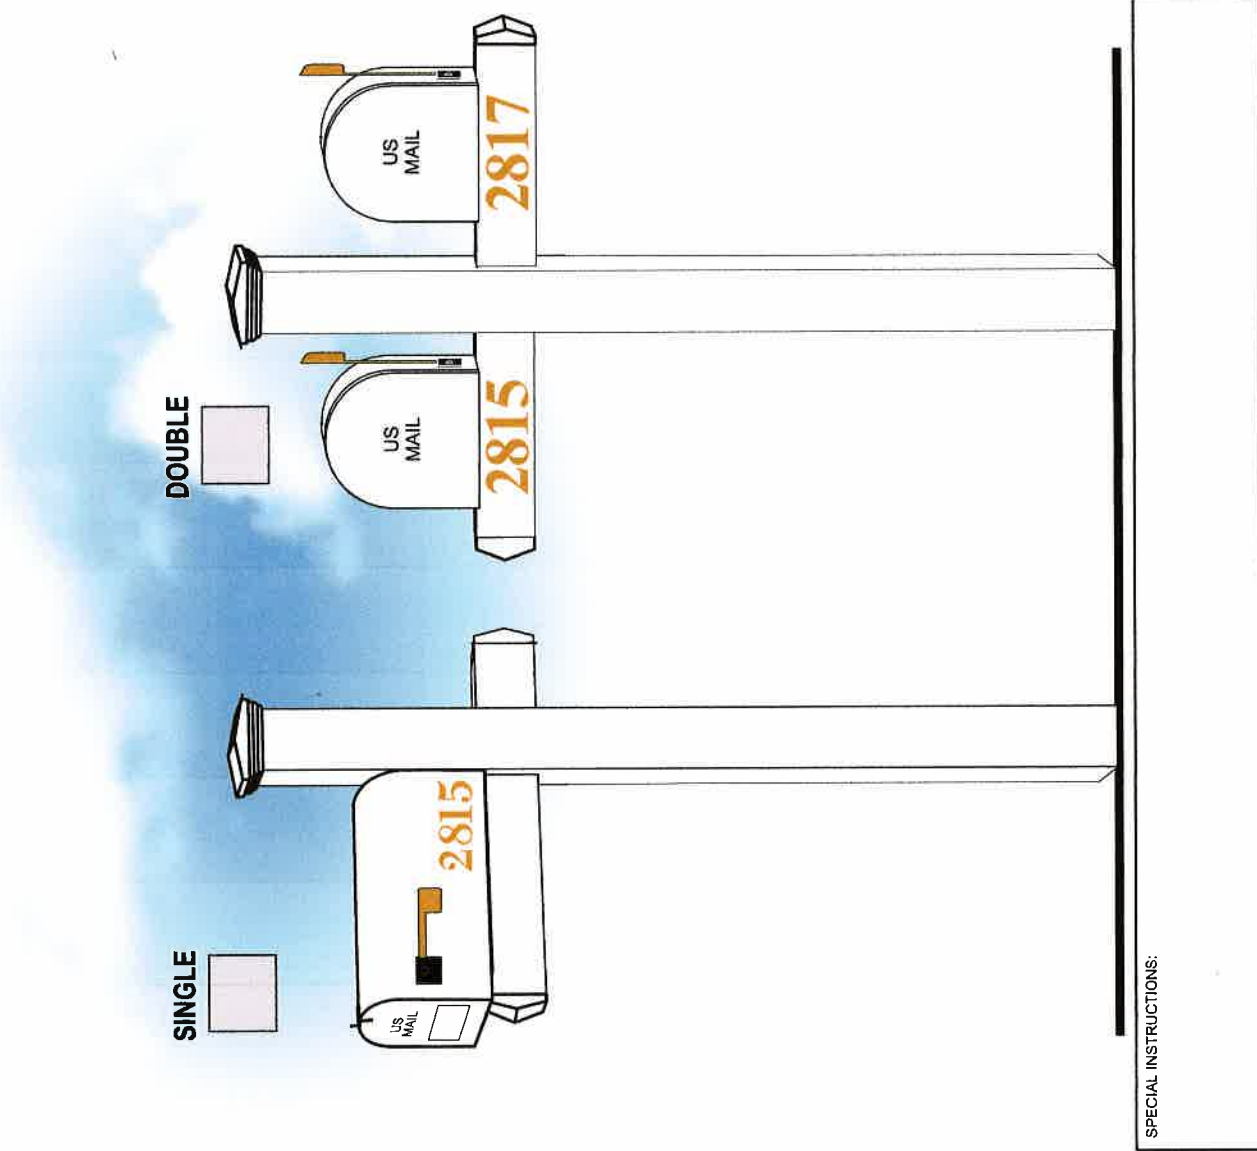

CLASSIC COLLECTION

BOX

☐ T-1 WHITE
☐ 2" NUMBERS ON MAILBOX
☐ NUMBERS ON BRACKETS
☐ T-1 BLACK
☐ METALLIC VINYL
☐ REFLECTIVE VINYL

1234567890
FONT: CG CALIFORNIA BOLD
COLOR: GOLD

FLAG

☐ STAMPED-GOLD
☐ STAMPED-RED
☐ GOTHIC
☐ NEW ENGLAND

FINAL

POST

☐ TAN
☐ WHITE

SPECIAL INSTRUCTIONS:

☐ Approved
☐ Approved as noted
☐ Revise and resubmit

Approved: _____
Date: _____

CRM / Quote: _____
AM: _____

PROJECT: _____
SITE ADDRESS: _____

12801 Commodity Place, Tampa, FL 33626
Phone: 813-918-7100
Fax: 813-744-2311
www.creativesigndesigns.com

This Drawing and all reproductions thereof are the property of Creative Sign Designs and may not be reproduced, published, changed or used in any way without written consent.

CREATIVE Mailbox & Sign DESIGN
DESIGN - FABRICATION - INSTALLATION