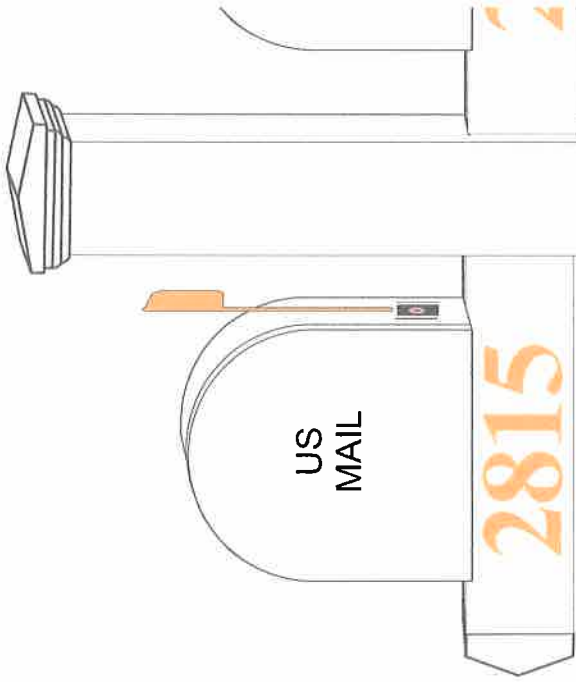

CLASSIC COLLECTION

The Leading Manufacturer of Custom Mailboxes & Signage in the Southeastern United States

TAMPA

12801 Commodity Place
Suite 200
Tampa, FL 33626

ORLANDO

830 S. Ronald Regan Blvd.
#232
Longwood, FL 32750

Toll Free 877-818-7180

sales@creativesigndesigns.com

www.creativemailboxdesigns.com