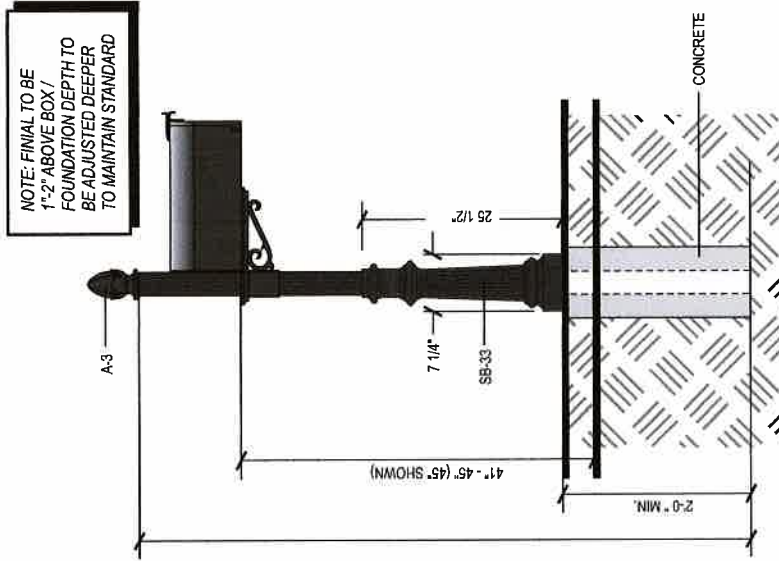

CLASSIC COLLECTION

MANOR COLLECTION

ESTATE COLLECTION

ROYAL COLLECTION

2815

ALL COMPONENTS
POWDER COAT
MINERAL BLACK

REFLECTIVE / GOLD VINYL LETTERS
3M 5100-64
FONT: CG CALIFORNIA BOLD