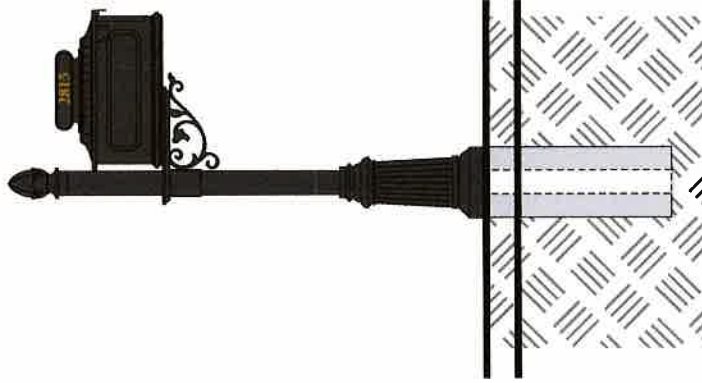

CLASSIC COLLECTION

MANOR COLLECTION

ESTATE COLLECTION

ROYAL COLLECTION

2815

ALL COMPONENTS
POWDER COAT
MINERAL BLACK

REFLECTIVE / GOLD VINYL LETTERS
3M 5100-64
FONT: CG CALIFORNIA BOLD